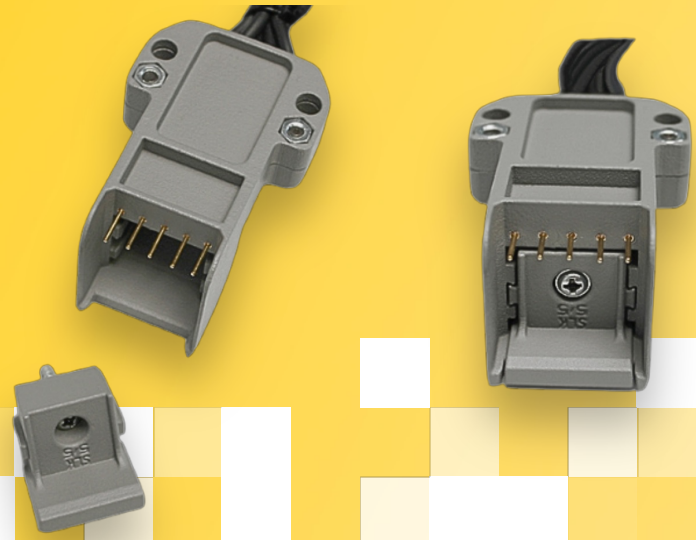

TESTING DEVICE

Streamlined testing for modern
electrical installations

- In quality assurance and the maintenance of electrical connections, every second and every millimeter counts. Test adapters from Electro Terminal are the perfect response to the increasing complexity of wiring technology. They enable fast test access directly at the terminal block without disrupting the existing installation.
- Thanks to their intuitive design, contacting is achieved in seconds. A simple plug-in action is all it takes for a reliable measurement.
- Precise mechanical guidance ensures stable contact with the conductor, minimizing measurement errors and enhancing user safety.

Testing device

Testing device SLK 7

Insert SLK 5

Testing device SLK 7 with insert SLK 5f

Art. number	Type	Weight (pcs./ g)	Packing / pcs
88168406	PRUEFADAPTER SLK 7/5	168	10
88168674	EINSATZ SLK 5/5 FUR PRUEFADAPTER SLK 7/5	5.0	1
88168673	PRUEFADAPTER SLK 7/5 UND EINSATZ SLK 5/5	168	10